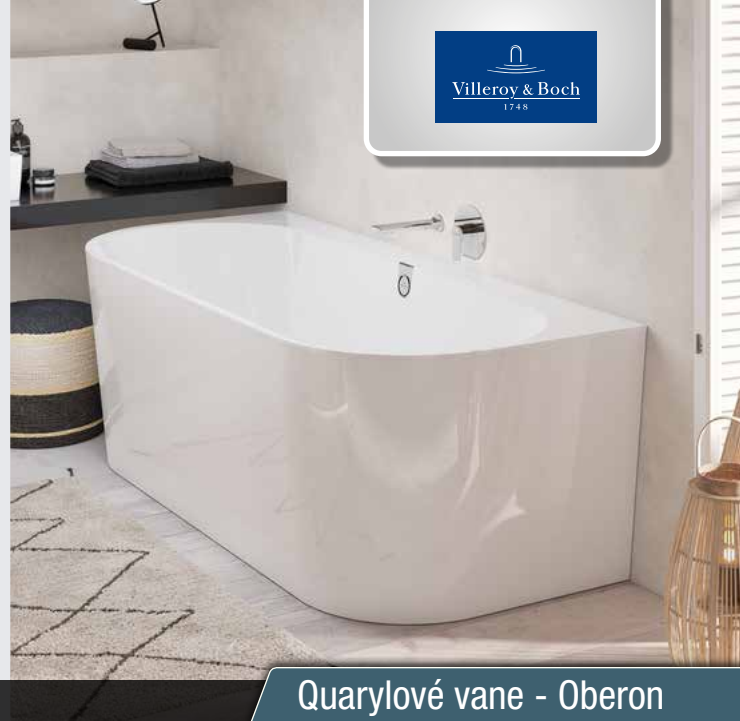

Quarylové vane - Oberon

Quarylová vaňa Oberon 2.1

inštalácia k stene do rohu, vrátane Quarylového panelu (bez spoja medzi vaňou a panelom) s nožičkami a sifónom

s chrómovou a bielou krytkou prepadu a odtoku, 180 x 80 cm

ľavá UBQ180OBN9CL00VD01

• 2 699,00 € (4 280,40 €)

pravá UBQ180OBN9CR00VD01

• 2 699,00 € (4 280,40 €)

Quaryl
by Villeroy & Boch

Doporučené príslušenstvo k vaniam Oberon 2.1:

krytka prepadu a odtoku vaňového sifónu,

- čierna mat. 105,00 € (150,00 €) U90955033

napúšťanie vane -prívod vody integrovaný v prepade sifónu,

- s krytkou chróm, biela 335,00 € (493,20 €) UPCON0144

- s krytkou čierna mat. 335,00 € (493,20 €) UPCON014433

Hĺbka 46 cm

Quaryl
by Villeroy & Boch

Quarylová vaňa Oberon 2.0

tvár "D" k stene, vrátane Quarylového panelu s nožičkami a sifónom

s chrómovou a bielou krytkou

180 x 80, 2 359,00 € (4 527,60 €) UBQ180OBR9CD00V01

Doporučené príslušenstvo k vaniam Oberon 2.0:

krytka prepadu a odtoku vaňového sifónu,

- čierna mat. 119,00 € (150,00 €) U90957033

napúšťanie vane -prívod vody integrovaný v prepade sifónu,

- s krytkou chróm, biela 335,00 € (493,20 €) UPCON0136

- s krytkou čierna mat. 335,00 € (493,20 €) UPCON013633

Quaryl
by Villeroy & Boch

Quarylová vaňa Oberon 2.0

s nožičkami a sifónom s chrómovou a bielou krytkou

170 x 75, 1 099,00 € (2 018,40 €) UBQ170OBR2DV01

180 x 80, 1 199,00 € (2 280,00 €) UBQ180OBR2DV01

Quaryl
by Villeroy & Boch

Detail krytky integrovaného prepadu.