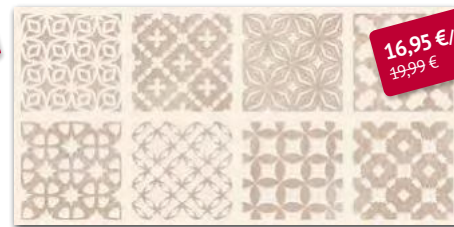

16,95 €/ks
~~19,99 €~~

Obklad Patchwork 29x59,3 rect.

● 84915

15,70 €/ks
~~17,46 €~~

● PLTPAT 10 (BR)

14,50 €/ks
~~16,52 €~~

● PLTPBC10 (BR)

14,95 €/m²
~~16,99 €~~

● 82266

14,95 €/m²
~~16,99 €~~

● 82267

14,95 €/m²
~~16,99 €~~

● 82264