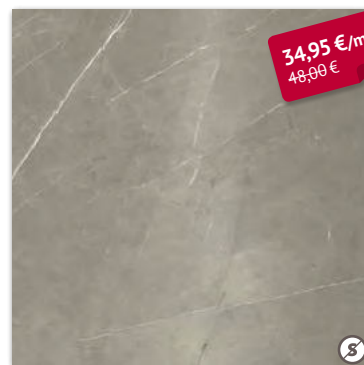

27,95 €/m<sup>2</sup>  
~~36,00 €~~

Dlažba Pearl 75x75 rect.

● 80854

34,95 €/m<sup>2</sup>  
48,00 €

**Dlažba White** 60x60 rect. lapp.  
★ 86846

34,95 €/m<sup>2</sup>  
48,00 €

**Dlažba Taupe** 60x60 rect. lapp.  
★ 86847