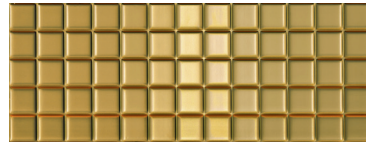

Markham Gold Square
44,63x119,3 cm - 17,57"x46,97"

G-2655