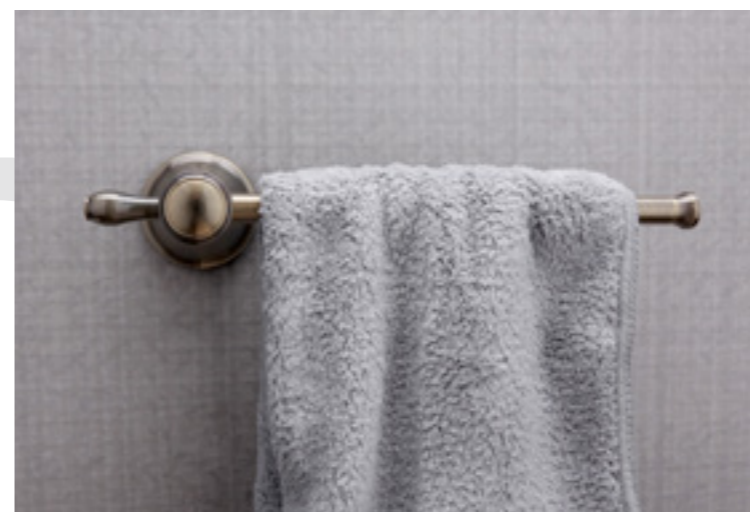

Bathrooms with decoration referring to ancient times and remote places can be completed by the series LADA. It is offered in several color variants. Surface finish in ancient copper style will complete that kind of a bathroom really uniquely.