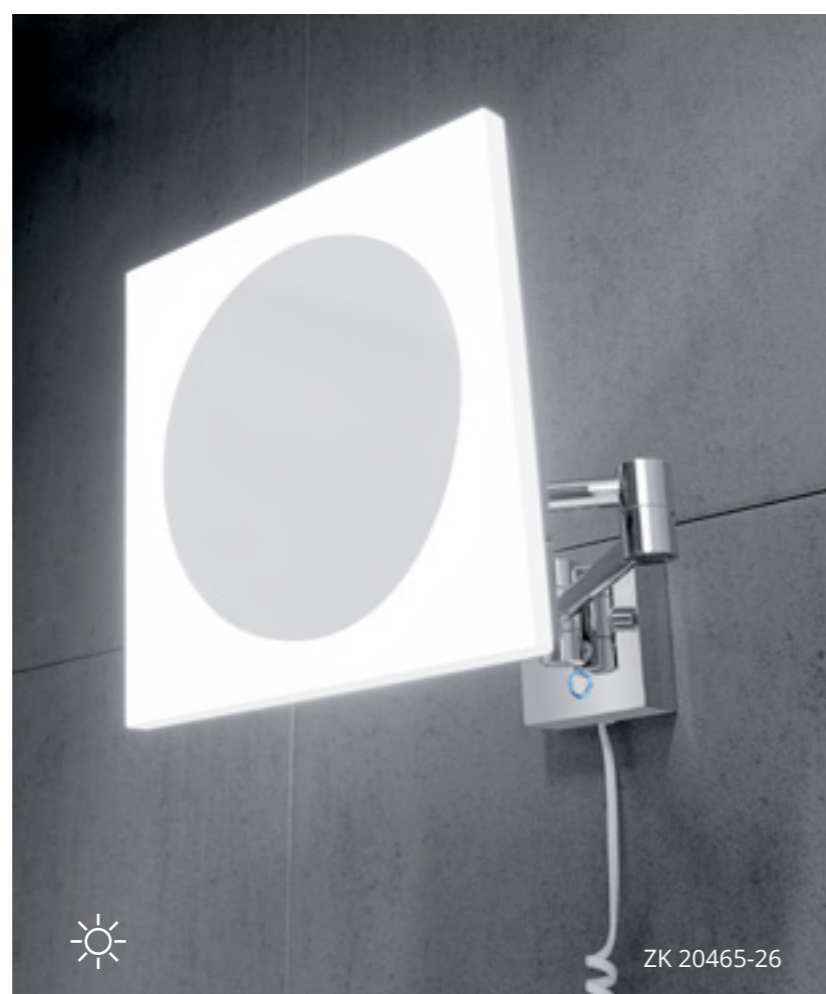

LED
MIRRORS