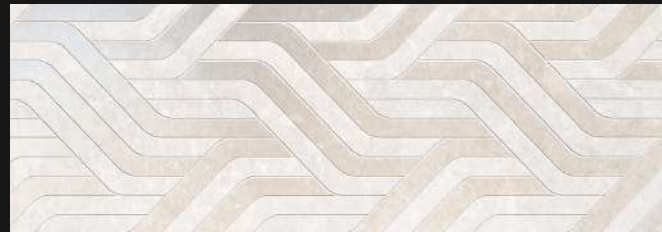

DEKOR TWIST LIGHT GREY SHINE
45x120 cm 3ks / 1,62 m2

~~77,39€/ks~~
69,90€/ks