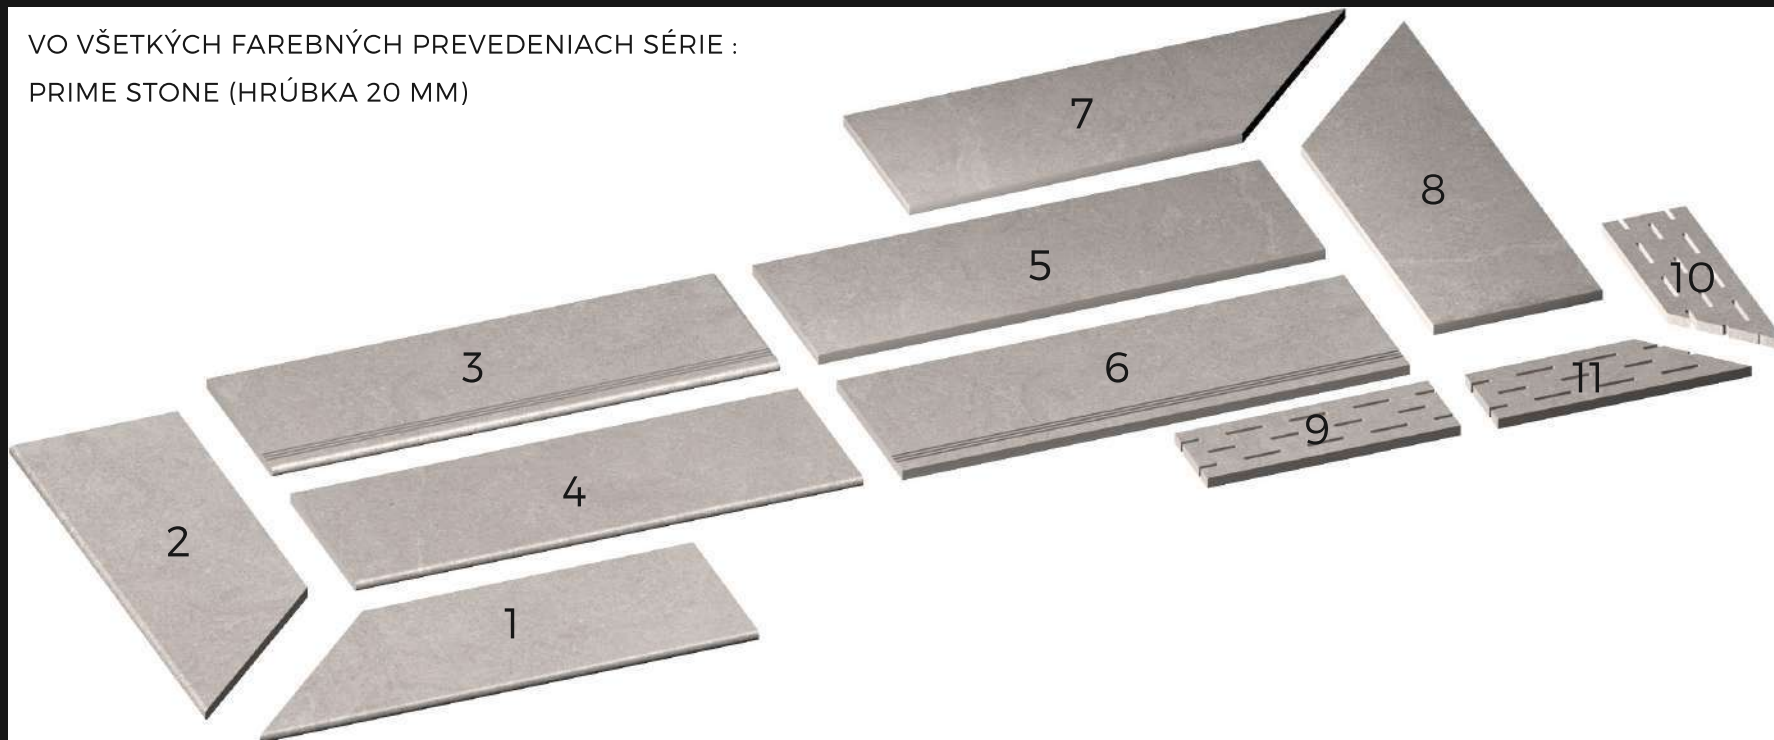

BAŽÉNOVÉ A SCHODOVÉ PRVKY

VO VŠETKÝCH FAREBNÝCH PREVEDENIACH SÉRIE :
PRIME STONE (HRÚBKA 20 MM)

1 - ROHOVÝ PRVOK, PRAVÝ, ZAOBLENÁ HRANA 30x90, REKT	~~104,65€/ks~~ 84,90€/ks
2 - ROHOVÝ PRVOK, ĽAVÝ, ZAOBLENÁ HRANA 30x90, REKT	~~104,65€/ks~~ 84,90€/ks
3 - BAZÉNOVÝ PRVOK SO ZAOBLENOU HRANOU 30x90, REKT	~~89,44€/ks~~ 73,90€/ks
4 - BAZ. PRVOK SO ZAOBLENOU HRANOU S DRÁŽKAMI 30x90, REKT	~~110,08€/ks~~ 89,90€/ks
5 - BAZÉNOVÝ PRVOK S OSTROU HRANOU 30x90, REKT	~~79,55€/ks~~ 66,90€/ks
6 - BAZÉNOVÝ PRVOK S OSTROU HRANOU S DRÁŽKAMI 30x90, REKT	~~102,17€/ks~~ 82,90€/ks
7 - ROHOVÝ PRVOK, PRAVÝ, OSTRÁ HRANA 30x90, REKT	~~95,63€/ks~~ 78,90€/ks
8 - ROHOVÝ PRVOK, ĽAVÝ, OSTRÁ HRANA 30x90, REKT	~~95,63€/ks~~ 78,90€/ks
9 - MRIEŽKA 15x45, REKT	~~73,92€/ks~~ 61,90€/ks
10 - ROHOVÁ MRIEŽKA, PRAVÁ, 15x45, REKT	~~77,09€/ks~~ 64,90€/ks
11 - ROHOVÁ MRIEŽKA, ĽAVÁ, 15x45, REKT	~~77,09€/ks~~ 64,90€/ks