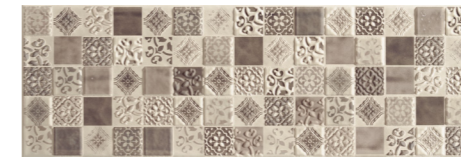

GLOBE LIGHT GREY
20x60

RIBBON WHITE
19x59

RIBBON CREAM
19x59

RIBBON TORTORA
19x59

RIBBON LIGHT GREY
19x59

RIBBON GREY
19x59

ROOTS WHITE
20x60

ROOTS CREAM
20x60

ROOTS LIGHT GREY
20x60

**MOSAIC GROUND
WHITE**
20x20

**MOSAIC GROUND
CREAM**
20x20

**MOSAIC GROUND
TORTORA**
20x20

**MOSAIC GROUND
LIGHT GREY**
20x20

**MOSAIC GROUND
GREY**
20x20

**MOSAIC PLUS
WHITE**
20x20