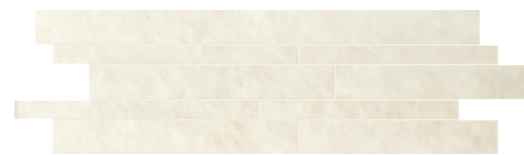

RIBBON WHITE
19x59