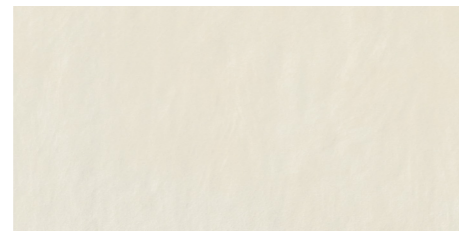

GROUND WHITE
30x60