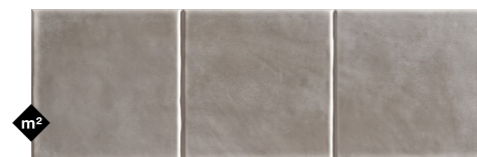

ZERO WHITE
20x60

FORCE WHITE
20x60

ZERO CREAM
20x60

FORCE CREAM
20x60

ZERO TORTORA
20x60

FORCE TORTORA
20x60

ZERO LIGHT GREY
20x60

FORCE LIGHT GREY
20x60