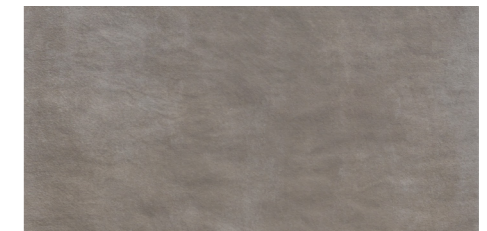

GROUND GREY
60x60
59,2x59,2 ret.
45x45

GROUND WHITE
30x60

GROUND CREAM
30x60

GROUND TORTORA
30x60

GROUND LIGHT GREY
30x60

GROUND GREY
30x60

RODAPÉ GROUND
8x60
8x59,2
8x45

GROUND COLLECTION