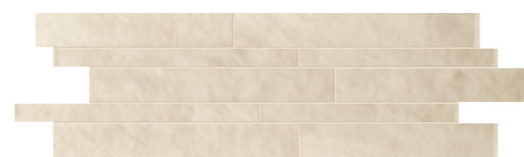

RIBBON CREAM
19x59