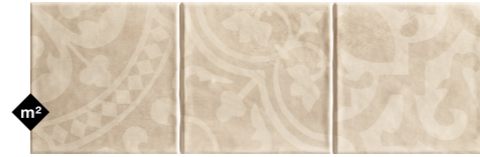

SOIL LIGHT GREY
20x60

BACKGROUND LIGHT GREY
20x60

SOIL GREY
20x60

BACKGROUND GREY
20x60

GROUND COLLECTION

HOMELAND WHITE
20x60

HOMELAND CREAM
20x60

HOMELAND TORTORA
20x60