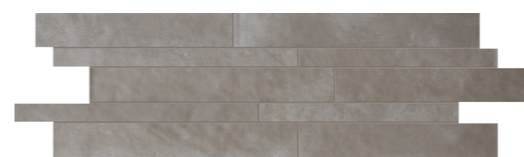

GLOBE LIGHT GREY
20x60

RIBBON WHITE
19x59

RIBBON CREAM
19x59

RIBBON TORTORA
19x59

RIBBON LIGHT GREY
19x59

RIBBON GREY
19x59

ROOTS WHITE
20x60

ROOTS CREAM
20x60