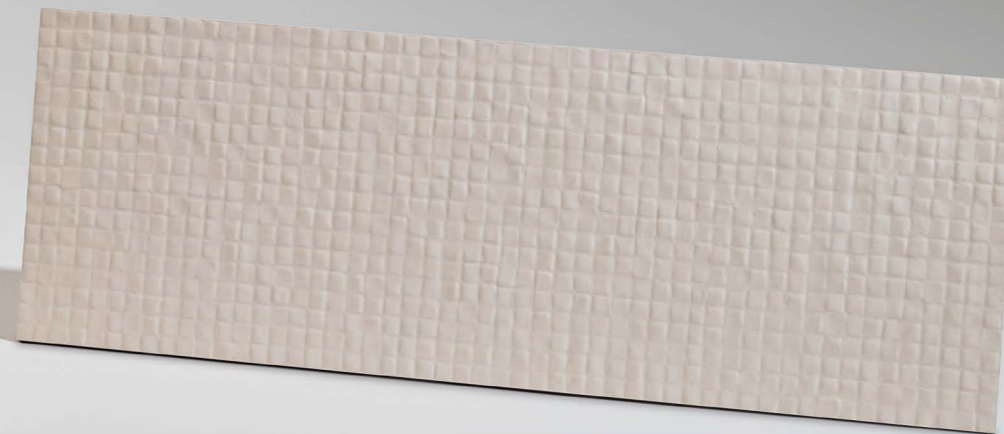

E S S E N T I A
c o l l e c t i o n

you can touch the essentia.

LOVE
CERAMIC TILES

E S S E N T I A
c o l l e c t i o n

essentia... the shape of nature

LOVE
CERAMIC TILES

essentia, the base of creation.

ESSENTIA
collection

band

crusty

square

3

COLOURS

white | grey | tortora

2

SIZES

35 x 100 | 30 x 60

3

FINISHINGS

square | band | crusty

differing tactile sensations.

ESSENTIA
collection

ESSENTIA CRUSTY GREY
35 x 100 RET.

ESSENTIA SQUARE WHITE
35 x 100 RET.