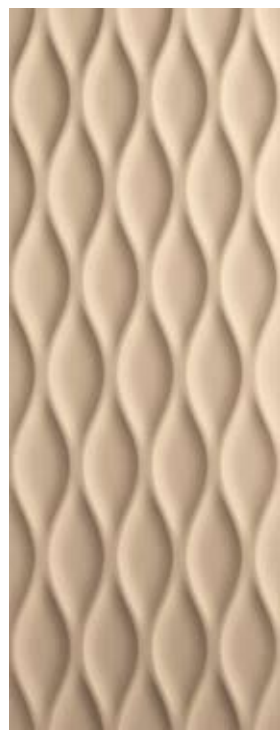

GOLD, SILVER
COPPER

45 x 120 RET.

GOLD, SILVER
COPPER

45 x 120 RET.

GENESIS FLOAT WHITE MATT
45X120 RET. LM-3743

GENESIS FLOAT SAND MATT
45X120 RET. LM-3773

GENESIS FLOAT BLACK MATT
45X120 RET. LM-3773

GENESIS FLOAT RED MATT
45X120 RET. LM-3910