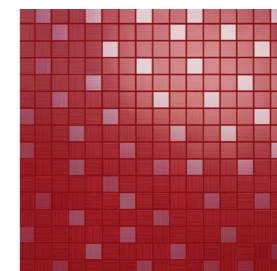

MOSAIC ACQUA BIANCO
35x35 (1,9x1,9)

MOSAIC ACQUA BEIGE
35x35 (1,9x1,9)

MOSAIC ACQUA GRIGIO
35x35 (1,9x1,9)

MOSAIC ACQUA TURCHESE
35x35 (1,9x1,9)

MOSAIC ACQUA RUBI
35x35 (1,9x1,9)

MOSAIC ACQUA NERO
35x35 (1,9x1,9)