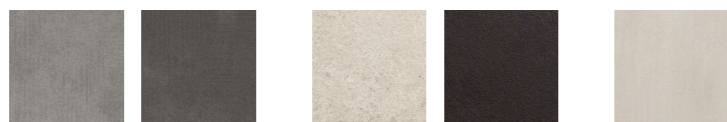

NUBE BEIGE
22,5x45

NUBE GRIGIO
22,5x45

ACQUA BIANCO 22,5x45
ACQUA BEIGE 22,5x45
MARE RUBI 22,5x45
BARRA COSTA RUBI 5x45

BIANCO

PLACE GREY PLACE ANTRACITE FEVER BURN GREY FEVER DEEP DARK SOUL FLOW GREY

GROUND WHITE GROUND LIGHT GREY GROUND GREY GROUND CREAM GROUND TORTORA