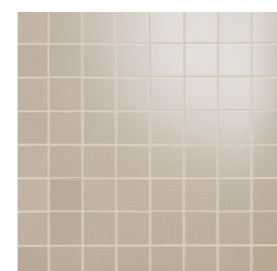

MOSAIC OCEANO BEIGE
35x35 (4x4)