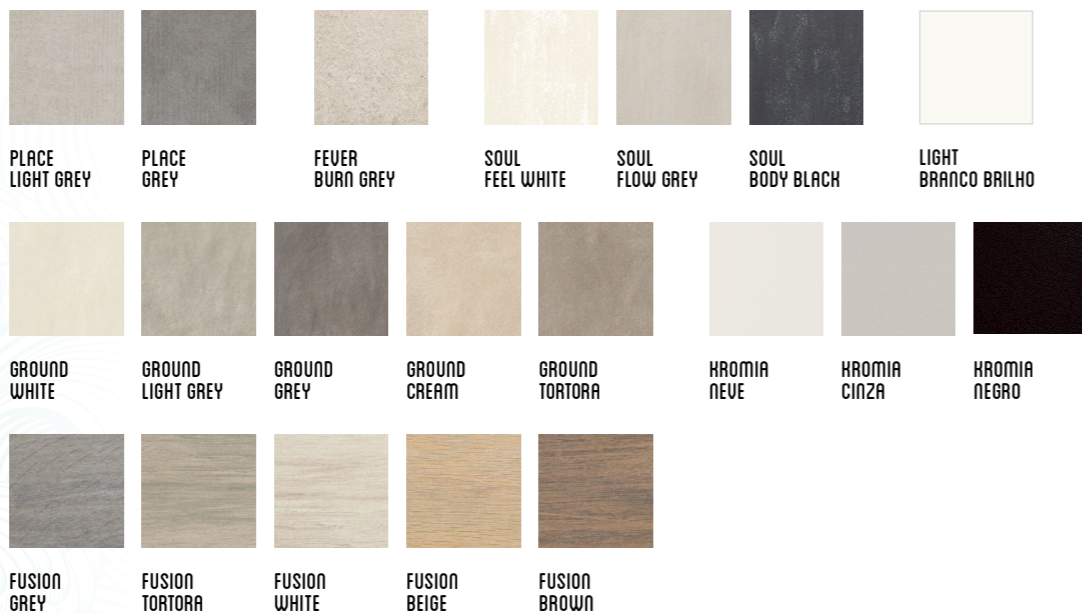

A CQUA

RUBI

NERO

PAVIMENTOS COORDENADOS
COORDINATED FLOOR TILES
SOLS COORDONNÉS
KOORDINIERTE BODEN FLIESEN
КООРДИНИРОВАННАЯ НАПОЛЬНАЯ ПЛИТКА