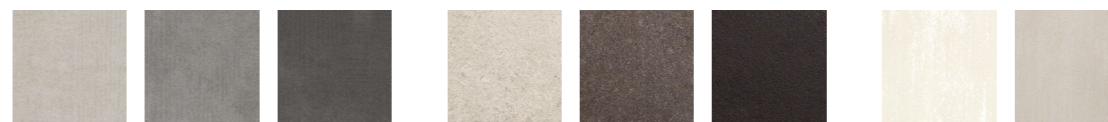

PLACE LIGHT GREY PLACE GREY PLACE ANTRACITE FEVER BURN GREY FEVER HOT BLACK FEVER DEEP DARK SOUL FEEL WHITE SOUL FLOW GREY