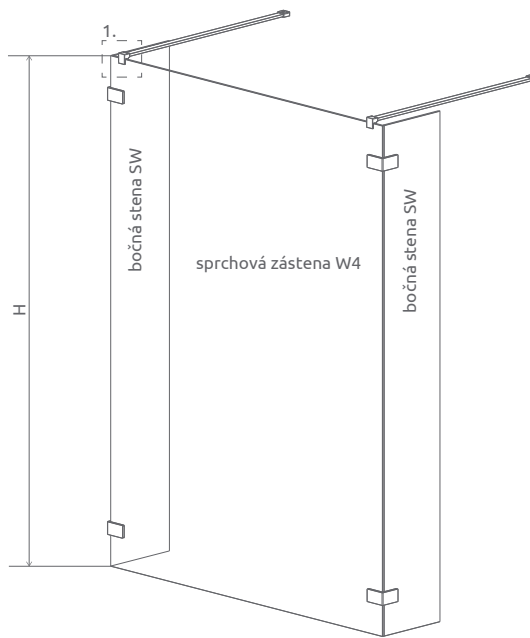

ODPORÚČANÉ SPRCHOVÉ VANIČKY: Doros D/F, Argos D, Zantos F, Paros D, Noris D, Giaros D (Viď od str. 179)

ODPORÚČANÉ SPRCHOVÉ ŽLĚBY: Viď od str. 198

Sprchová zástena Euphoria Walk-in I sa skladá z troch častí: zo sprchovej zásteny W4 a z dvoch bočných stien SW. V objednávke sprchovej zásteny zadajte presné produktové kódy. (Např.: 1 ks W4 130 + 2 ks SW30 = trojstranná sprchová zástena 130)

Sprchové zásteny	A1	X1	Y1	B	H
W4 120	1200	1173	1147	max 1500	2000
W4 130	1300	1273	1247	max 1500	2000
W4 140	1400	1373	1347	max 1500	2000

Bočná stena	C	D
SW	300	max 1190

SPRCHOVÁ ZÁSTENA W4

Model	Šírka (X1)	Šírka - os skla (Y1)	Výška (H)	Kód výrobku	Cenníková cena v EUR
Walk-in I W4 120	1173	1147	2000	383144-01-01	400
Walk-in I W4 130	1273	1247	2000	383145-01-01	440
Walk-in I W4 140	1373	1347	2000	383146-01-01	455

BOČNÁ STENA SW

Model	Šírka (C)	Výška (H)	Kód výrobku	Cenníková cena v EUR
SW 30	300	2000	383160-01-01	345