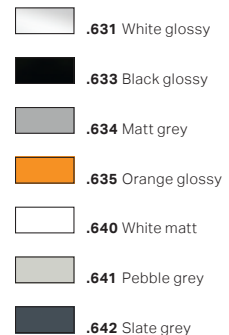

Colours furniture