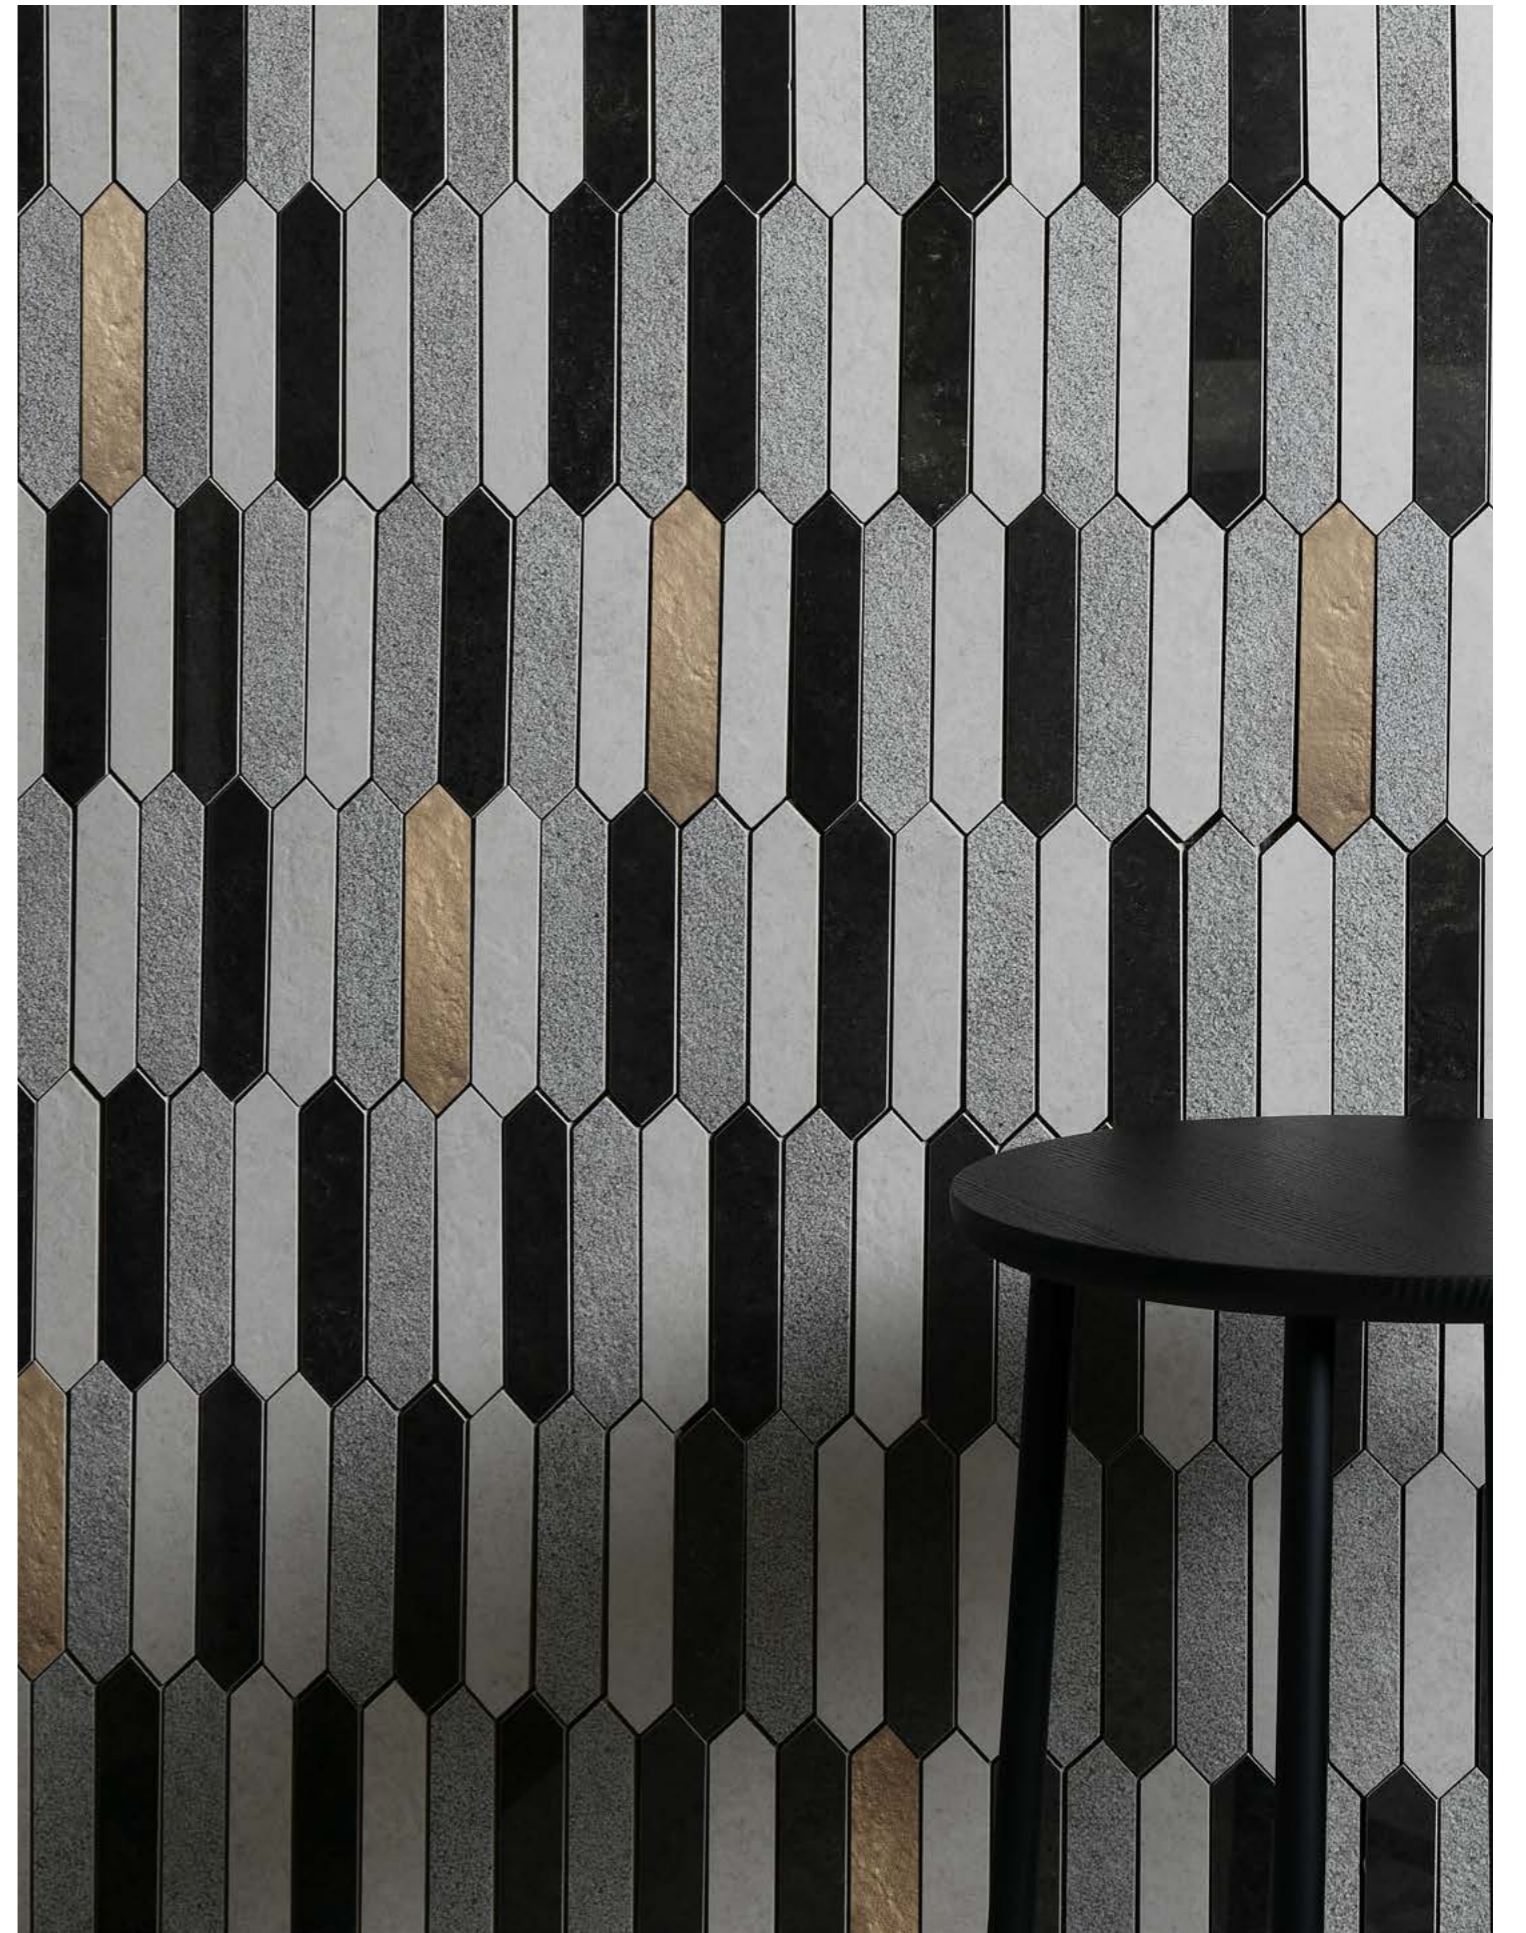

■ D.LAVA MIX ARROW/28,5x27,5 - L.LAVA ARROW GOLD