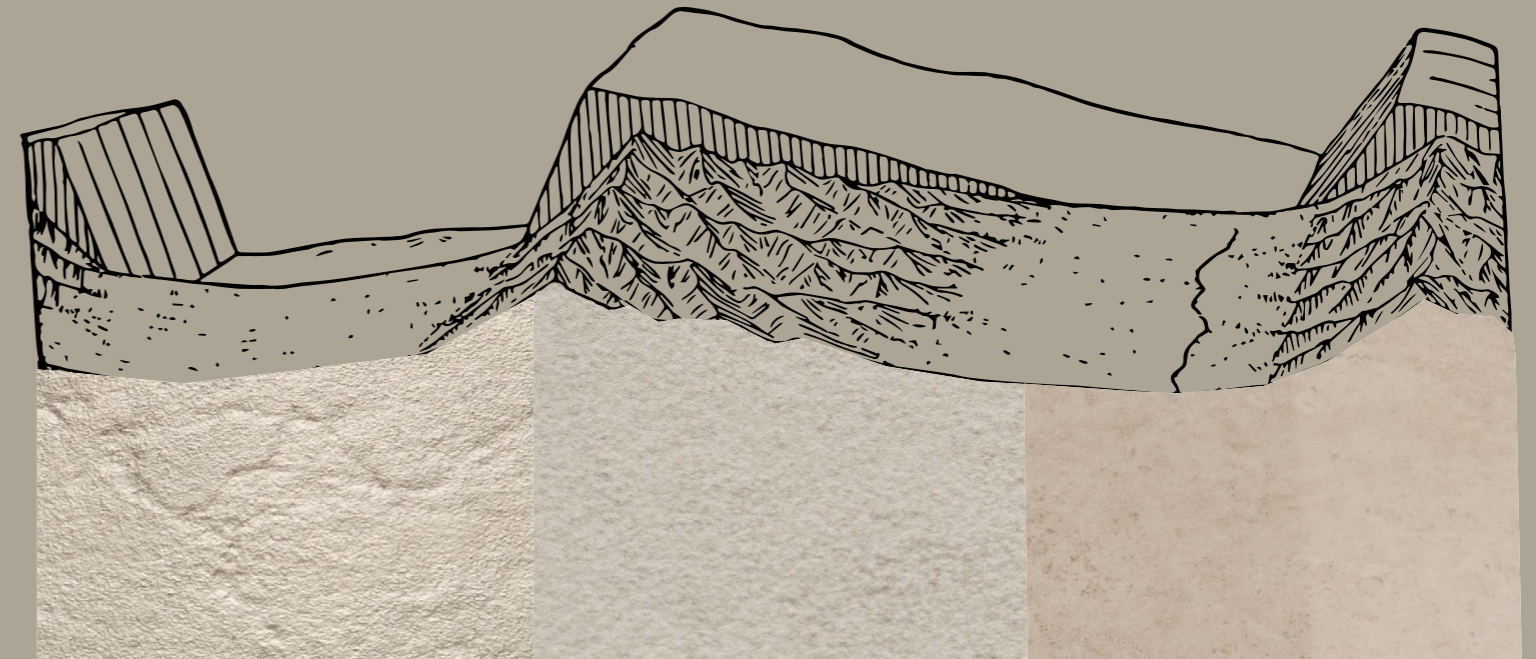

15 x 60 cm

7,5 x 60 cm

15 x 30 cm

Decorative piece

FINISHES
volcanic geology

fig.1 _ **Aged (AG)**
A slightly worn stone texture
with a burnished finish.

fig.2 _ **Scratched (SC)**
A stone-inspired traditional
chiselled finish with a uniform,
rustic, rough appearance.

fig.3 _ **Polished (EP)**
Polished smooth finish with
deep reflection.

COLORS
volcanic cortex

LAVA PEPPER

LAVA FOG

LAVA OAT

LAVA collection

Inspired by volcanic rock, this extensive porcelain tile collection from the MUSEUM range features a modern design evocative of compact stone. Thanks to its wide variety of formats and finishes, this is a versatile collection and all its models come in a choice of three colours: Oat, Fog and Pepper. With its inter-combinable formats and exquisite design suitable for all kinds of applications (indoors, outdoors and in wet areas), LAVA is the perfect solution for projects of differing types.