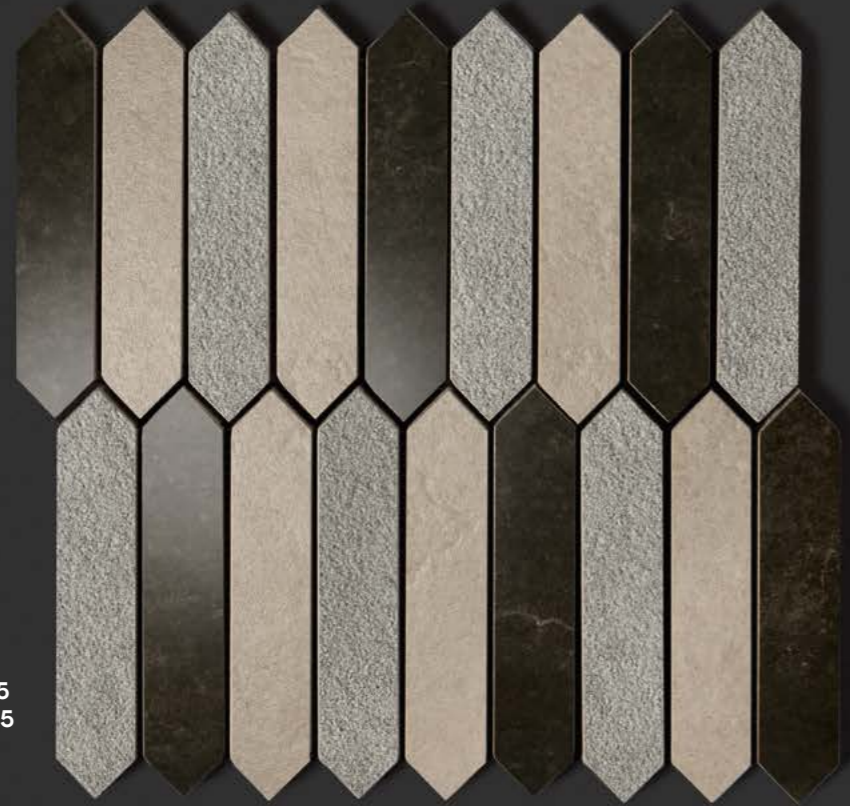

D.LAVA FOG MOSAIC/30X30
D.LAVA FOG HEXA/29,5X24,5
D.LAVA MIX ARROW28.5X27.5
L.LAVA ARROW GOLD